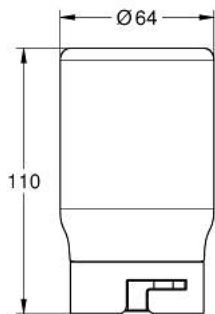

10 338 199 90 KINUAMI FOAMING BODY SOAP CITRUS/INVIGORATING

PRODUCT DESCRIPTION

- body soap specially formulated for use with GROHE Purefoam to envelop shower experience with direct warm foam
- vegan, without microplastic
- 250 ml of soap provides up to 39 showers with 10 seconds of foaming per shower
- 500 ml (2 x 250 ml)
- ingredients: aqua, sodium laureth sulfate, coco-glucoside, glycerin, disodium laureth sulfosuccinate, parfum, lactic acid, glycine, tetrasodium iminodisuccinate, sodium hyaluronate, sodium benzoate, potassium sorbate, linalool, citral, limonene, citrus aurantium peel oil, linalyl acetate, pinene