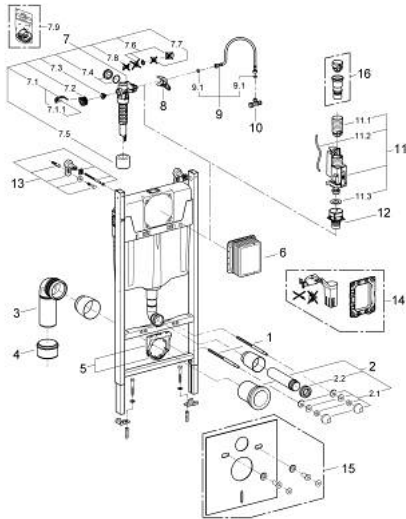

10 384 3SH 00 **SOLIDO COMPACT 5-IN-1 SET FOR WC, 1.13 M INSTALLATION HEIGHT**

SPARE PARTS

- 1: Threaded bolt (Spare part-nr. 4276400M)
- 2: WC inlet and outlet connecting set (Spare part-nr. 37311K00)
- 2.1: Basin fastening (Spare part-nr. 43511SH0)
- 2.2: Connector (Spare part-nr. 37119000)
- 3: PP-outlet bend \varnothing 90 mm (Spare part-nr. 42327000)
- 4: Reducer (Spare part-nr. 42242000)
- 5: Support for outlet bend (Spare part-nr. 42243000)
- 6: Inspection shaft (Spare part-nr. 66791000)
- 7: Filling valve (Spare part-nr. 42583000)
- 7.1: Lever (Spare part-nr. 43734000)
- 7.1.1: Seal (Spare part-nr. 4377000M)
- 7.2: Valve head (Spare part-nr. 43536000)
- 7.3: Membrane (Spare part-nr. 4375800M)
- 7.4: Screw cap (Spare part-nr. 43735000)
- 7.5: Valve FLOAT, 5 pcs.. (Spare part-nr. 4379100M)
- 7.6: Set of seals (Spare part-nr. 43722000)*
- 8: Support device (Spare part-nr. 42246000)
- 9: Connecting hose (Spare part-nr. 42233000)
- 9.1: Sealing washer (Spare part-nr. 0319100M)
- 10: Water connection (Spare part-nr. 48561000)
- 11: Dual Flush discharge valve AV1 (Spare part-nr. 42320000)
- 11.1: Extension for overflow pipe (Spare part-nr. 42313000)
- 11.2: Pneumatic hose (Spare part-nr. 42319000)
- 11.3: Seal (Spare part-nr. 42310000)
- 12: Valve seat (Spare part-nr. 42599000)
- 13: Wall brackets (Spare part-nr. 3855800M)
- 14: Flow restrictor (Spare part-nr. 42300000)*
- 15: Retrofit kit for shower toilets Sensia Arena and Sensia Pro (Spare part-nr. 40899000)*
- 16: Set for noise protection (Spare part-nr. 37131000)*
- 17: Xtra wall brackets, flexible placing (Spare part-nr. 38733000)*
- 18: Extension (Spare part-nr. 38629000)*
- 19: Accessory (Spare part-nr. 38779000)*
- 20: 4.5 l adapter for GD2 (Spare part-nr. 42333000)*