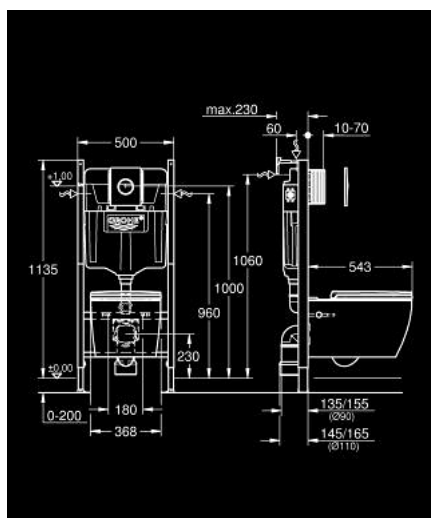

10 384 3SH 00 **SOLIDO COMPACT 5-IN-1 SET FOR WC, 1.13 M INSTALLATION HEIGHT**

PRODUCT DESCRIPTION

- Colour: chrome
- with flushing cistern GD 2
- class 1, full flush 5 l, 4 l according to EN997
- flushes with 3 l, 2 l for small flush
- flushes with 6 l for full flush
- consisting of:
 - Solido Compact element for WC (38 939 000)
 - Start Round Ceramic wall hung WC including seat and lid, soft close(103 848 SH00)
 - Sail flush plate, chrome (38 965 000)
 - wall brackets (38 558 00M)
 - noise protection (37 131 000)