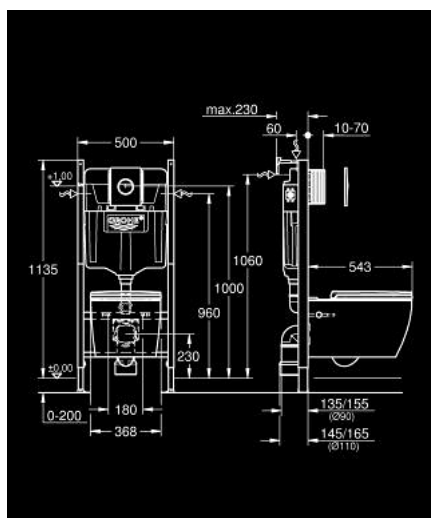

10 384 3SH 00 **SOLIDO COMPACT 5-IN-1 SET FOR WC, 1.13 M INSTALLATION HEIGHT**

PRODUCT DESCRIPTION

- Tyc: Chrome
- with flushing cistern GD 2
- class 1, full flush 5 l, 4 l according to EN997
- flushes with 3 l, 2 l for small flush
- flushes with 6 l for full flush
- consisting of:
- Solido Compact element for WC (38 939 000)
- Start Round Ceramic wall hung WC including seat and lid, soft close(103 848 SH00)
- Sail flush plate, chrome (38 965 000)
- wall brackets (38 558 00M)
- noise protection (37 131 000)