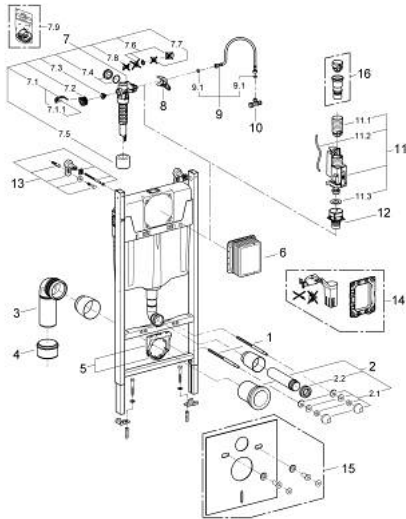

10 384 3SH 00 **SOLIDO COMPACT 5-IN-1 SET FOR WC, 1.13 M INSTALLATION HEIGHT**

SPARE PARTS

- 1: Threaded bolt (Spare part-nr. 4276400M)
 - 2: WC inlet and outlet connecting set (Spare part-nr. 37311K00)
 - 2.1: Basin fastening (Spare part-nr. 43511SH0)
 - 2.2: Connector (Spare part-nr. 37119000)
 - 3: PP-outlet bend \varnothing 90 mm (Spare part-nr. 42327000)
 - 4: Reducer (Spare part-nr. 42242000)
 - 5: Support for outlet bend (Spare part-nr. 42243000)
 - 6: Inspection shaft (Spare part-nr. 66791000)
 - 7: Filling valve (Spare part-nr. 42583000)
 - 7.1: Lever (Spare part-nr. 43734000)
 - 7.1.1: Seal (Spare part-nr. 4377000M)
 - 7.2: Valve head (Spare part-nr. 43536000)
 - 7.3: Membrane (Spare part-nr. 4375800M)
 - 7.4: Screw cap (Spare part-nr. 43735000)
 - 7.5: Valve float, 5 pcs. (Spare part-nr. 4379100M)
 - 7.6: Set of seals (Spare part-nr. 43722000)*
 - 8: Support device (Spare part-nr. 42246000)
 - 9: Connecting hose (Spare part-nr. 42233000)
 - 9.1: Sealing washer (Spare part-nr. 0319100M)
 - 10: Water connection (Spare part-nr. 48561000)
 - 11: Dual Flush discharge valve AV1 (Spare part-nr. 42320000)
 - 11.1: Extension for overflow pipe (Spare part-nr. 42313000)
 - 11.2: Pneumatic hose (Spare part-nr. 42319000)
 - 11.3: Seal (Spare part-nr. 42310000)
 - 12: Valve seat (Spare part-nr. 42599000)
 - 13: Wall brackets (Spare part-nr. 3855800M)
 - 14: Flow restrictor (Spare part-nr. 42300000)*
 - 15: Retrofit kit for shower toilets Sensia Arena and Sensia Pro (Spare part-nr. 40899000)*
 - 16: Set for noise protection (Spare part-nr. 37131000)*
 - 17: Xtra wall brackets, flexible placing (Spare part-nr. 38733000)*
 - 18: Extension (Spare part-nr. 38629000)*
 - 19: Accessory (Spare part-nr. 38779000)*
 - 20: 4.5 l adapter for GD2 (Spare part-nr. 42333000)*
- * Optional accessories