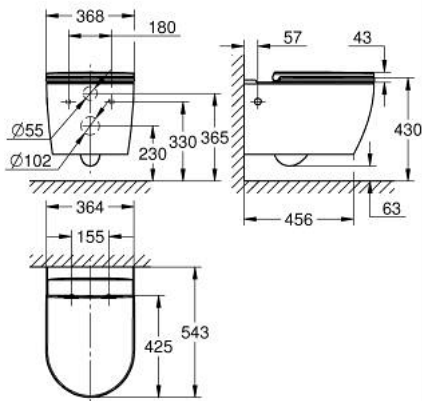

10 384 8SH 00 **START ROUND CERAMIC WALL HUNG WC SET**

PRODUCT DESCRIPTION

- Colour: alpine white
- consisting of:
 - Start Round Ceramic wall hung WC
 - for concealed cistern
 - horizontal outlet
 - wash down
 - rimless
 - class 1, full flush 5 l, 4 l according to EN997
 - flushes with 3 l, 2 l for small flush
 - flushes with 6 l for full flush
- sanitary ware
- WC seat with lid (39 913 001)
- soft close
- quick release function
- detachable
- material: Duroplast
- including fixation set