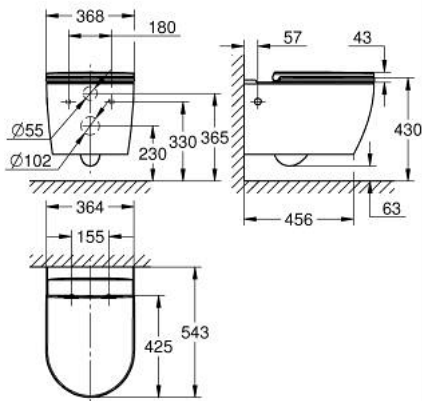

10 384 8SH 00 **START ROUND CERAMIC WALL HUNG WC SET**

PRODUCT DESCRIPTION

- Typ: alpine white
- consisting of:
 - Start Round Ceramic wall hung WC
 - for concealed cistern
 - horizontal outlet
 - wash down
 - rimless
 - class 1, full flush 5 l, 4 l according to EN997
 - flushes with 3 l, 2 l for small flush
 - flushes with 6 l for full flush
- sanitary ware
- WC seat with lid (39 913 001)
- soft close
- quick release function
- detachable
- material: Duroplast
- including fixation set