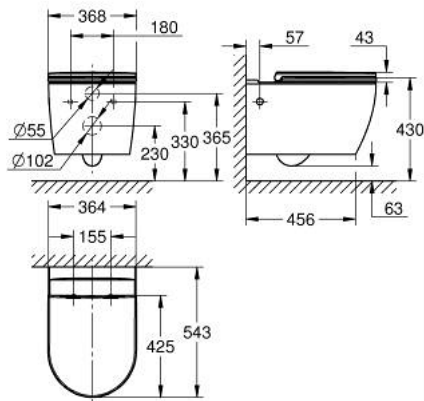

## 10 386 0SH 00 **BAU CERAMIC WALL HUNG WC SET**

### PRODUCT DESCRIPTION

- Colour: alpine white
- consisting of:
  - Bau Ceramic wall hung WC
  - for concealed cistern
  - horizontal outlet
  - wash down
  - rimless
  - class 1, full flush 5 l, 4 l according to EN997
  - flushes with 3 l, 2 l for small flush
  - flushes with 6 l for full flush
- sanitary ware
- WC seat with lid (39 913 001)
- soft close
- quick release function
- detachable
- material: Duroplast
- including fixation set