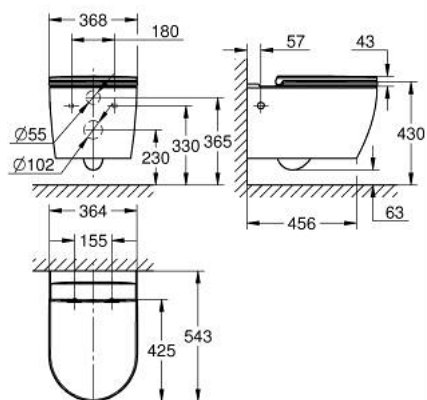

## 10 386 0SH 00 **BAU CERAMIC WALL HUNG WC SET**

### PRODUCT DESCRIPTION

- Tyc: alpine white
- consisting of:
  - Bau Ceramic wall hung WC
  - for concealed cistern
  - horizontal outlet
  - wash down
  - rimless
  - class 1, full flush 5 l, 4 l according to EN997
  - flushes with 3 l, 2 l for small flush
  - flushes with 6 l for full flush
- sanitary ware
- WC seat with lid (39 913 001)
- soft close
- quick release function
- detachable
- material: Duroplast
- including fixation set