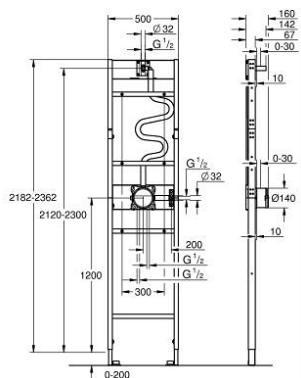

## 10 399 399 90 RAPIDO SHOWER FRAME ELEMENT FOR MONO CONCEALED SHOWER INSTALLATION

### PRODUCT DESCRIPTION

- for shower installations with one hand shower and a Mono head shower
- pre-mounted rough-in set GROHE Rapido SmartBox (35 604)
- pre-mounted wall outlets for hand and head shower
- pre-mounted and insulated mixed water pipes
- for on-the-wall installations or dry-cladding
- powder coated steel frame, self-supporting
- completely pre-assembled
- depth adjustable
- 2 inlets below, 1/2"
- min. installation depth (from rough wall to end finish) 77-107 mm
- min. installation depth (from rough wall to frame front) 67 mm
- head shower outlet height adjustable by 180 mm
- sealing fleeces
- leak test done ex factory
- suitable for concealed 2-function trim sets in combination with GROHE Rapido SmartBox
- suitable for GROHE shower outlet elbows with male connection threads, 1/2"
- suitable for GROHE shower arms with male connection threads, 1/2"
- perfect fit with Grotherm concealed shower systems 103 995 0000 and 103 996 0000
- for on-the-wall installation please order wall brackets 103 999 9990 (sold separately)
- professional exclusive

## 10 399 399 90 **RAPIDO SHOWER FRAME ELEMENT FOR MONO CONCEALED SHOWER INSTALLATION**

No exploded view is available for this spare part list.