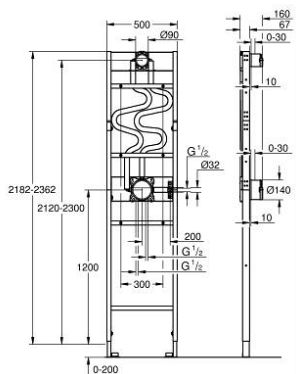

10 399 499 90 RAPIDO SHOWER FRAME ELEMENT FOR DUO CONCEALED SHOWER INSTALLATION

PRODUCT DESCRIPTION

- for shower installations with one hand shower and a duo spray head shower
- pre-mounted rough-in set GROHE Rapido SmartBox (35 604)
- pre-mounted rough-in set 9.5 l/min for head shower (107 241 9990)
- pre-mounted wall outlet for hand shower
- pre-mounted and insulated mixed water pipes
- for on-the-wall installations or dry-cladding
- powder coated steel frame, self-supporting
- completely pre-assembled
- depth adjustable
- 2 inlets below, 1/2"
- min. installation depth (from rough wall to end finish) 77-107 mm
- min. installation depth (from rough wall to frame front) 67 mm
- head shower outlet height adjustable by 180 mm
- sealing fleeces
- leak test done ex factory
- suitable for concealed 3-function trim sets in combination with GROHE Rapido SmartBox
- suitable for GROHE shower outlet elbows with male connection threads, 1/2"
- suitable for Rainshower SmartActive 310 2-spray head shower with 430 mm shower arm
- perfect fit for Grohtherm concealed shower systems 103 997 0000 and 103 998 0000
- for on-the-wall installation please order wall brackets 103 999 9990 (sold separately)
- professional exclusive

Pure Freude
an Wasser

10 399 499 90 **RAPIDO SHOWER FRAME ELEMENT FOR DUO CONCEALED SHOWER INSTALLATION**

No exploded view is available for this spare part list.

SPARE PARTS

- 1: Seal kit (Spare part-nr. 48263000)
 - 2: Wall brackets (Spare part-nr. 1039999990)*
- * Optional accessories