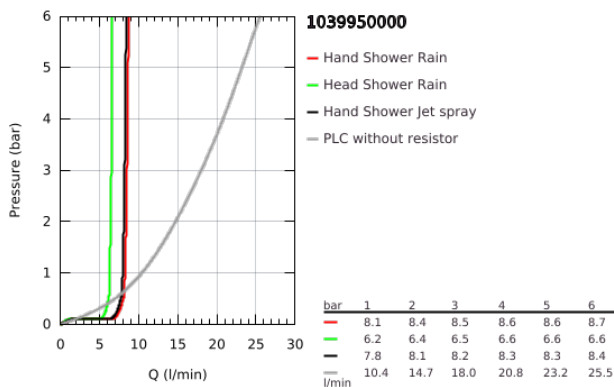

10 399 500 00 GROHTHERM CONCEALED SHOWER SYSTEM WITH TEMPESTA 250 CUBE

PRODUCT DESCRIPTION

- Colour: chrome
- consisting of:
 - concealed thermostatic shower mixer for 2 outlets with integrated shut off/diverter valve (24 079)
 - Tempesta 250 Cube head shower set (26 687) including horizontal shower arm 380 mm
 - hand shower Tempesta Cube 110, 2 sprays (26 746)
 - shower outlet elbow 1/2" with wall shower holder (26 370)
 - Rotaflex TwistStop shower hose 1500 mm 1/2" x 1/2" (28 409)
 - perfect fit with GROHE Rapido shower frame mono (103 993 9990) or GROHE Rapido Shower Frame Mono Heat Recovery (105 788 9990) and GROHE Rapido Shower Frame Mono Heat Recovery Plus (105 789 9990)
 - requires GROHE Rapido SmartBox universal rough-in box, 1/2" (35 604), if not combined with GROHE Rapido shower frame, please order separately
 - professional exclusive

10 399 500 00 **GROHTHERM CONCEALED SHOWER SYSTEM WITH TEMPESTA 250 CUBE**

SPARE PARTS

1: Fibre seal dia. Ø 18,5 x Ø 12 x 2 (Spare part-nr. 0138900M)

2: Dirt strainer (Spare part-nr. 48007000)

3: Escutcheon (Spare part-nr. 48118000)