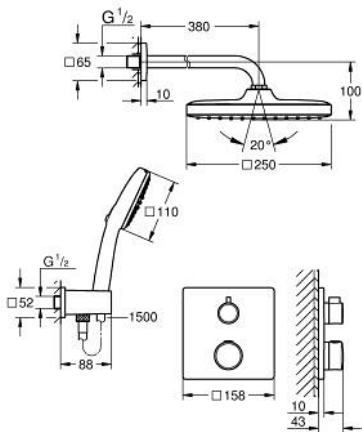

10 399 500 00 GROHTHERM CONCEALED SHOWER SYSTEM WITH TEMPESTA 250 CUBE

PRODUCT DESCRIPTION

- Colour: chrome
- consisting of:
 - concealed thermostatic shower mixer for 2 outlets with integrated shut off/diverter valve (24 079)
 - Tempesta 250 Cube head shower set (26 687) including horizontal shower arm 380 mm
 - hand shower Tempesta Cube 110, 2 sprays (26 746)
 - shower outlet elbow 1/2" with wall shower holder (26 370)
 - Rotaflex TwistStop shower hose 1500 mm 1/2" x 1/2" (28 409)
 - perfect fit with GROHE Rapido shower frame mono (103 993 9990) or GROHE Rapido Shower Frame Mono Heat Recovery (105 788 9990) and GROHE Rapido Shower Frame Mono Heat Recovery Plus (105 789 9990)
 - requires GROHE Rapido SmartBox universal rough-in box, 1/2" (35 604), if not combined with GROHE Rapido shower frame, please order separately
 - professional exclusive

10 399 500 00 **GROHTHERM CONCEALED SHOWER SYSTEM WITH TEMPESTA 250 CUBE**

SPARE PARTS

1: Fibre seal dia. Ø 18,5 x Ø 12 x 2 (Spare part-nr. 0138900M)

2: Dirt strainer (Spare part-nr. 48007000)

3: Escutcheon (Spare part-nr. 48118000)