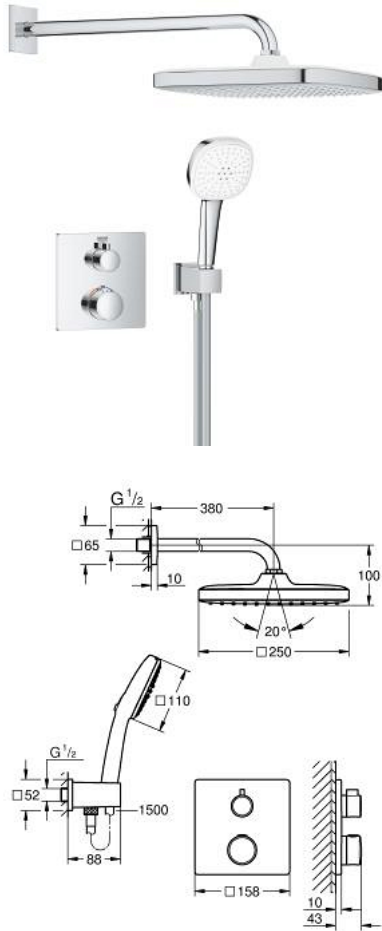

10 399 500 00 **GROHTHERM CONCEALED SHOWER SYSTEM WITH TEMPESTA 250 CUBE**

PRODUCT DESCRIPTION

- Tyc: Chrome
- consisting of:
 - concealed thermostatic shower mixer for 2 outlets with integrated shut off/diverter valve (24 079)
 - Tempesta 250 Cube head shower set (26 687) including horizontal shower arm 380 mm
 - Tempesta Cube 110 hand shower 2 sprays (26 746)
 - shower outlet elbow 1/2" with wall shower holder (26 370)
 - Rotaflex TwistStop shower hose 1500 mm 1/2" x 1/2" (28 409)
 - perfect fit with GROHE Rapido shower frame mono (103 993 9990) or GROHE Rapido Shower Frame Mono Heat Recovery (105 788 9990) and GROHE Rapido Shower Frame Mono Heat Recovery Plus (105 789 9990)
 - requires GROHE Rapido SmartBox universal rough-in box, 1/2" (35 604), if not combined with GROHE Rapido shower frame, please order separately
 - professional exclusive

10 399 500 00 **GROHTHERM CONCEALED SHOWER SYSTEM WITH TEMPESTA 250 CUBE**

SPARE PARTS

1: Fibre seal Ø 18,5 x Ø 12 x 2 (Spare part-nr. 0138900M)

2: Dirt strainer (Spare part-nr. 48007000)

3: Escutcheon (Spare part-nr. 48118000)