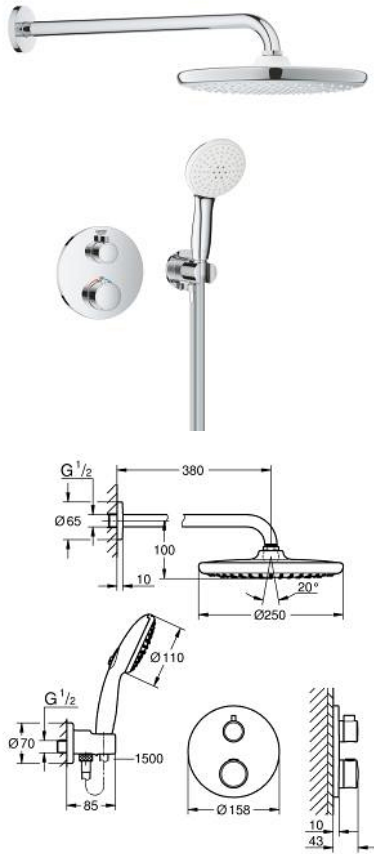

10 399 600 00 GROHTHERM CONCEALED SHOWER SYSTEM WITH TEMPESTA 250

PRODUCT DESCRIPTION

- Colour: chrome
- consisting of:
 - concealed thermostatic shower mixer for 2 outlets with integrated shut off/diverter valve (24 076)
 - Tempesta 250 head shower set (26 668) including horizontal shower arm 380 mm
 - Tempesta 110 hand shower 2 sprays (26 161)
 - shower outlet elbow 1/2" with wall shower holder (28 679)
 - Rotaflex TwistStop shower hose 1500 mm 1/2" x 1/2" (28 409)
 - perfect fit with GROHE Rapido shower frame mono (103 993 9990) or GROHE Rapido Shower Frame Mono Heat Recovery (105 788 9990) and GROHE Rapido Shower Frame Mono Heat Recovery Plus (105 789 9990)
 - requires GROHE Rapido SmartBox universal rough-in box, 1/2" (35 604), if not combined with GROHE Rapido shower frame, please order separately
 - professional exclusive