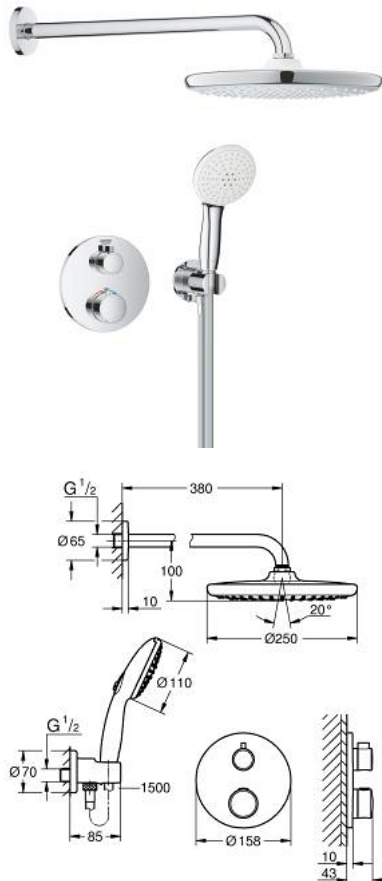

10 399 600 00 GROHTHERM CONCEALED SHOWER SYSTEM WITH TEMPESTA 250

PRODUCT DESCRIPTION

- Tyc: Chrome
- consisting of:
 - concealed thermostatic shower mixer for 2 outlets with integrated shut off/diverter valve (24 076)
 - Tempesta 250 head shower set (26 668) including horizontal shower arm 380 mm
 - Tempesta 110 hand shower 2 sprays (26 161)
 - shower outlet elbow 1/2" with wall shower holder (28 679)
 - Rotaflex TwistStop shower hose 1500 mm 1/2" x 1/2" (28 409)
 - perfect fit with GROHE Rapido shower frame mono (103 993 9990) or GROHE Rapido Shower Frame Mono Heat Recovery (105 788 9990) and GROHE Rapido Shower Frame Mono Heat Recovery Plus (105 789 9990)
 - requires GROHE Rapido SmartBox universal rough-in box, 1/2" (35 604), if not combined with GROHE Rapido shower frame, please order separately
 - professional exclusive