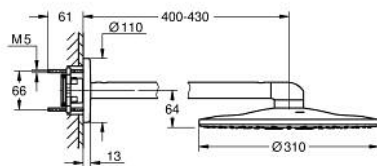

10 399 700 00 GROHTHERM SMARTCONTROL CONCEALED SHOWER SYSTEM WITH RAINSHOWER SMARTACTIVE 310