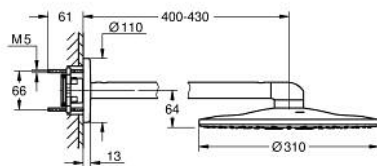

10 399 700 00 GROHTHERM SMARTCONTROL CONCEALED SHOWER SYSTEM WITH RAINSHOWER SMARTACTIVE 310

PRODUCT DESCRIPTION

- Colour: chrome
- consisting of:
 - concealed thermostat with 3 valves (29 121)
 - Rainshower SmartActive 310 head shower set 2 sprays (26 475) including horizontal shower arm 430 mm
 - Rainshower SmartActive 130 hand shower 3 sprays (26 574)
 - shower outlet elbow 1/2" with holder (26 658)
 - Silverflex shower hose 1500 mm 1/2" x 1/2" (28 364)
 - optional flow regulator 9.5 l/min included for hand shower
- perfect fit with GROHE Rapido shower frame duo (103 994 9990), GROHE Rapido Shower Frame Duo Heat Recovery (105 786 9990) or GROHE Rapido Shower Frame Duo Heat Recovery Plus (105 787 9990)
- requires GROHE Rapido SmartBox universal rough-in box, 1/2" (35 604) and head shower rough-in 9.5 l/min (26 483 000 or 107 241 9990), if not combined with GROHE Rapido shower frame, please order separately
- professional exclusive