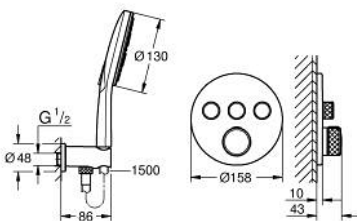

10 399 700 00 GROHTHERM SMARTCONTROL CONCEALED SHOWER SYSTEM WITH RAINSHOWER SMARTACTIVE 310

PRODUCT DESCRIPTION

- Colour: chrome
- consisting of:
 - concealed thermostat with 3 valves (29 121)
 - Rainshower SmartActive 310 head shower set 2 sprays (26 475) including horizontal shower arm 430 mm
 - Rainshower SmartActive 130 hand shower 3 sprays (26 574)
 - shower outlet elbow 1/2" with holder (26 658)
 - Silverflex shower hose 1500 mm 1/2" x 1/2" (28 364)
 - optional flow regulator 9.5 l/min included for hand shower
- perfect fit with GROHE Rapido shower frame duo (103 994 9990), GROHE Rapido Shower Frame Duo Heat Recovery (105 786 9990) or GROHE Rapido Shower Frame Duo Heat Recovery Plus (105 787 9990)
- requires GROHE Rapido SmartBox universal rough-in box, 1/2" (35 604) and head shower rough-in 9.5 l/min (26 483 000 or 107 241 9990), if not combined with GROHE Rapido shower frame, please order separately
- professional exclusive