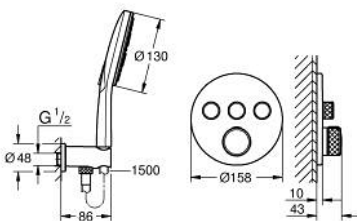

10 399 700 00 GROHTHERM SMARTCONTROL CONCEALED SHOWER SYSTEM WITH RAINSHOWER SMARTACTIVE 310