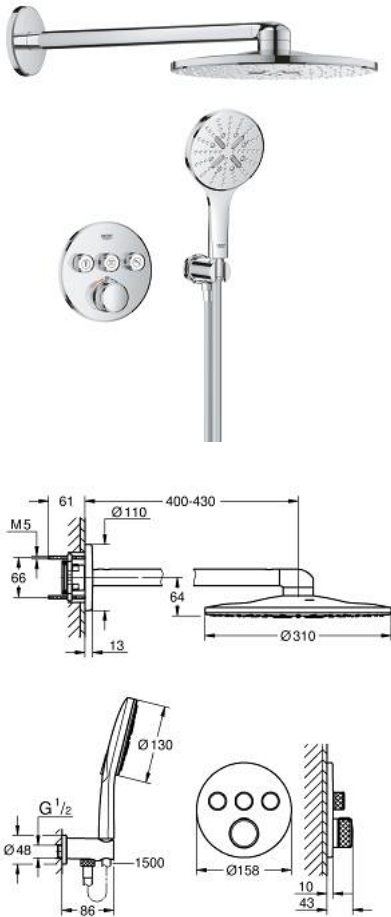

10 399 700 00 GROHTHERM SMARTCONTROL CONCEALED SHOWER SYSTEM WITH RAINSHOWER SMARTACTIVE 310

PRODUCT DESCRIPTION

- Tyc: Chrome
- consisting of:
 - concealed thermostat with 3 valves (29 121)
 - Rainshower SmartActive 310 head shower set 2 sprays (26 475) including horizontal shower arm 430 mm
 - Rainshower SmartActive 130 hand shower 3 sprays (26 574)
 - shower outlet elbow 1/2" with holder (26 658)
 - Silverflex shower hose 1500 mm 1/2" x 1/2" (28 364)
 - optional flow regulator 9.5 l/min included for hand shower
- perfect fit with GROHE Rapido shower frame duo (103 994 9990), GROHE Rapido Shower Frame Duo Heat Recovery (105 786 9990) or GROHE Rapido Shower Frame Duo Heat Recovery Plus (105 787 9990)
- requires GROHE Rapido SmartBox universal rough-in box, 1/2" (35 604) and head shower rough-in 9.5 l/min (26 483 000 or 107 241 9990), if not combined with GROHE Rapido shower frame, please order separately
- professional exclusive