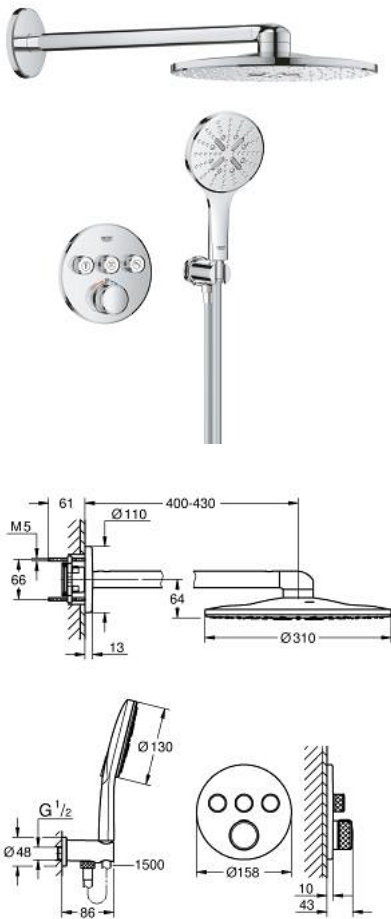

## 10 399 700 00 GROHTHERM SMARTCONTROL CONCEALED SHOWER SYSTEM WITH RAINSHOWER SMARTACTIVE 310

### PRODUCT DESCRIPTION

- Tyc: Chrome
- consisting of:
  - concealed thermostat with 3 valves (29 121)
  - Rainshower SmartActive 310 head shower set 2 sprays (26 475) including horizontal shower arm 430 mm
  - Rainshower SmartActive 130 hand shower 3 sprays (26 574)
  - shower outlet elbow 1/2" with holder (26 658)
  - Silverflex shower hose 1500 mm 1/2" x 1/2" (28 364)
  - optional flow regulator 9.5 l/min included for hand shower
- perfect fit with GROHE Rapido shower frame duo (103 994 9990), GROHE Rapido Shower Frame Duo Heat Recovery (105 786 9990) or GROHE Rapido Shower Frame Duo Heat Recovery Plus (105 787 9990)
- requires GROHE Rapido SmartBox universal rough-in box, 1/2" (35 604) and head shower rough-in 9.5 l/min (26 483), if not combined with GROHE Rapido shower frame, please order separately
- professional exclusive