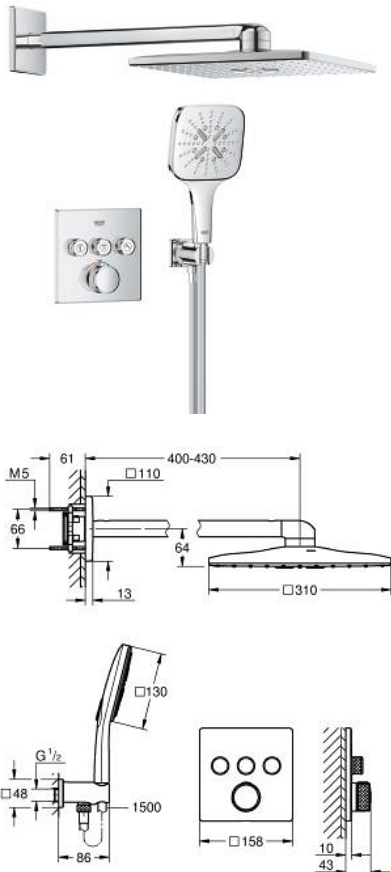

## 10 399 800 00 GROHTHERM SMARTCONTROL CONCEALED SHOWER SYSTEM WITH RAINSHOWER SMARTACTIVE 310 CUBE

### PRODUCT DESCRIPTION

- Colour: chrome
- consisting of:
  - concealed thermostat with 3 valves (29 126)
  - Rainshower SmartActive 310 Cube head shower set 2 sprays (26 479) including horizontal shower arm 430 mm
  - Rainshower SmartActive 130 Cube hand shower 3 sprays (26 582)
  - shower outlet elbow 1/2" with holder (26 659)
  - Silverflex shower hose 1500 mm 1/2" x 1/2" (28 364)
- perfect fit with GROHE Rapido shower frame duo (103 994 9990), GROHE Rapido Shower Frame Duo Heat Recovery (105 786 9990) or GROHE Rapido Shower Frame Duo Heat Recovery Plus (105 787 9990)
- requires GROHE Rapido SmartBox universal rough-in box, 1/2" (35 604) and head shower rough-in 9.5 l/min (26 483), if not combined with GROHE Rapido shower frame, please order separately
- professional exclusive