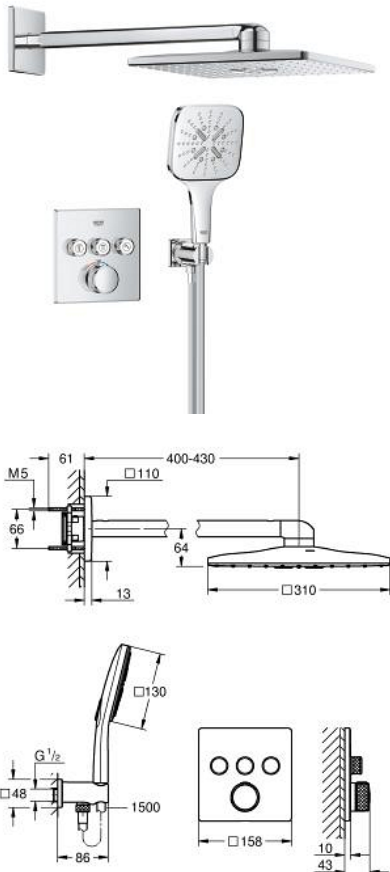

10 399 800 00 GROHTHERM SMARTCONTROL CONCEALED SHOWER SYSTEM WITH RAINSHOWER SMARTACTIVE 310 CUBE

PRODUCT DESCRIPTION

- Colour: chrome
- consisting of:
 - concealed thermostat with 3 valves (29 126)
 - Rainshower SmartActive 310 Cube head shower set 2 sprays (26 479) including horizontal shower arm 430 mm
 - Rainshower SmartActive 130 Cube hand shower 3 sprays (26 582)
 - shower outlet elbow 1/2" with holder (26 659)
 - Silverflex shower hose 1500 mm 1/2" x 1/2" (28 364)
- perfect fit with GROHE Rapido shower frame duo (103 994 9990), GROHE Rapido Shower Frame Duo Heat Recovery (105 786 9990) or GROHE Rapido Shower Frame Duo Heat Recovery Plus (105 787 9990)
- requires GROHE Rapido SmartBox universal rough-in box, 1/2" (35 604) and head shower rough-in 9.5 l/min (26 483 000 or 107 241 9990), if not combined with GROHE Rapido shower frame, please order separately
- professional exclusive