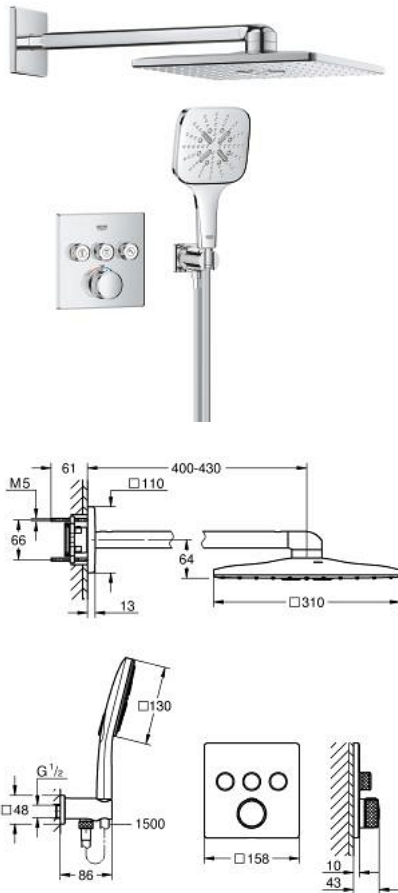

10 399 800 00 GROHTHERM SMARTCONTROL CONCEALED SHOWER SYSTEM WITH RAINSHOWER SMARTACTIVE 310 CUBE

PRODUCT DESCRIPTION

- Tyc: Chrome
- consisting of:
 - concealed thermostat with 3 valves (29 126)
 - Rainshower SmartActive 310 Cube head shower set 2 sprays (26 479) including horizontal shower arm 430 mm
 - Rainshower SmartActive 130 Cube hand shower 3 sprays (26 582)
 - shower outlet elbow 1/2" with holder (26 659)
 - Silverflex shower hose 1500 mm 1/2" x 1/2" (28 364)
 - perfect fit with GROHE Rapido shower frame duo (103 994 9990), GROHE Rapido Shower Frame Duo Heat Recovery (105 786 9990) or GROHE Rapido Shower Frame Duo Heat Recovery Plus (105 787 9990)
 - requires GROHE Rapido SmartBox universal rough-in box, 1/2" (35 604) and head shower rough-in 9.5 l/min (26 483 000 or 107 241 9990), if not combined with GROHE Rapido shower frame, please order separately
- professional exclusive