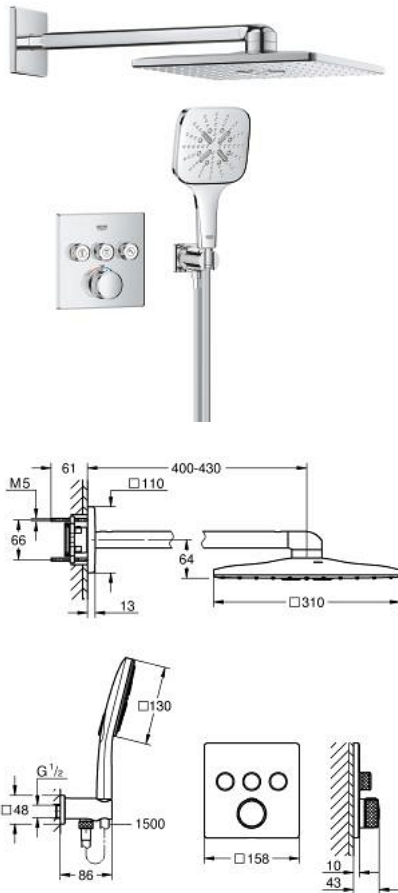

10 399 800 00 GROHTHERM SMARTCONTROL CONCEALED SHOWER SYSTEM WITH RAINSHOWER SMARTACTIVE 310 CUBE

PRODUCT DESCRIPTION

- Tyc: Chrome
- consisting of:
 - concealed thermostat with 3 valves (29 126)
 - Rainshower SmartActive 310 Cube head shower set 2 sprays (26 479) including horizontal shower arm 430 mm
 - Rainshower SmartActive 130 Cube hand shower 3 sprays (26 582)
 - shower outlet elbow 1/2" with holder (26 659)
 - Silverflex shower hose 1500 mm 1/2" x 1/2" (28 364)
 - perfect fit with GROHE Rapido shower frame duo (103 994 9990), GROHE Rapido Shower Frame Duo Heat Recovery (105 786 9990) or GROHE Rapido Shower Frame Duo Heat Recovery Plus (105 787 9990)
 - requires GROHE Rapido SmartBox universal rough-in box, 1/2" (35 604) and head shower rough-in 9.5 l/min (26 483), if not combined with GROHE Rapido shower frame, please order separately
- professional exclusive