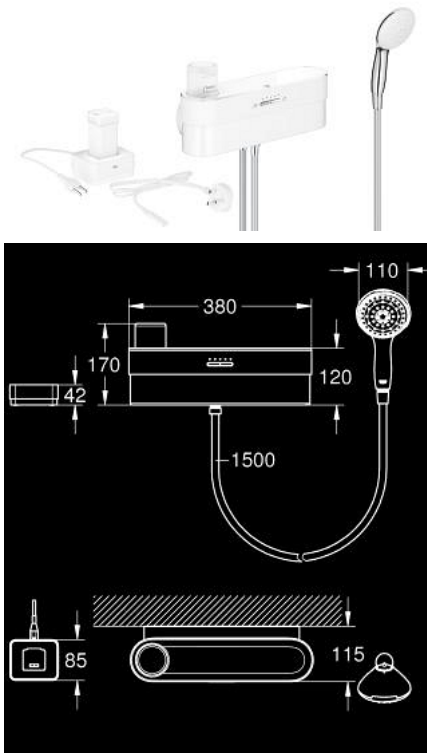

10 507 400 00 GROHE PUREFOAM SHOWER STARTER KIT

PRODUCT DESCRIPTION

- Tyc: Chrome
- suitable only for use with thermostat
- consisting of:
 - GROHE Purefoam device in white with glass top cover
 - including lithium-ion rechargeable battery (103385), charger with power plug type C (103384) and type G (103386) and Kinuami soap fragrance Mint (250 ml)
 - GROHE Purefoam - enveloping shower experience with instant warm foam
 - GROHE Purefoam 110 hand shower 2 sprays (Rain, Jet) with white sprayface (107298)
 - GROHE SmartSwitch - easily rotate the dial to enjoy your preferred spray option
 - GROHE DreamSpray - perfect spray pattern
 - GROHE LongLife finish
 - GROHE SpeedClean - effortless limescale removal
 - Inner WaterGuide - inner insulation for surface protection
 - ShockProof silicone ring prevents damage caused by a shower falling
 - Silverflex shower hose 1250 mm 1/2" x 1/2" (28 362)
 - shower hose Silverflex 1750 mm 1/2" x 1/2" (28 388)
 - maximum flow rate (at 3 bar): 7.6 l/min
 - min. recommended pressure 2.0 bar
 - GROHE Purefoam device suitable for screwing (including screws and dowels) or gluing (glue 40 915 000 sold separately - 4 x needed)
 - holding force: max. 5 kg
 - the specified holding capacity is valid for static (slowly applied) load and intended use only