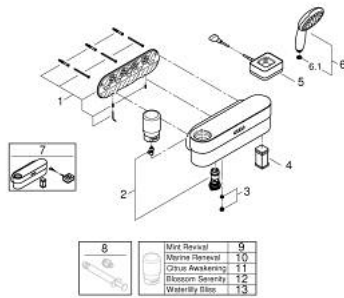

10 507 400 00 GROHE PUREFOAM SHOWER STARTER KIT

SPARE PARTS

1. 1: Fixing set (Spare part-nr. 107444K000)
   - 2: Filter set (Spare part-nr. 107442LN00)
   - 3: Flow restrictor + inlet filter (Spare part-nr. 1074439990)
   - 4: Battery (Spare part-nr. 1033859990)
   - 5: Charger (Spare part-nr. 1033849990)
   - 6: Hand shower 2 sprays (Spare part-nr. 1072980000)
   - 6.1: Dirt strainer (Spare part-nr. 0700200M)
   - 7: Exchange device (Spare part-nr. 107445LN00)
   - 8: Glue for bath accessories (Spare part-nr. 40915000)*
   - 9: Foaming body soap Mint - refreshing (Spare part-nr. 1033699990)*
   - 10: Foaming body soap Marine - revitalizing (Spare part-nr. 1033809990)*
   - 11: Foaming body soap Citrus - invigorating (Spare part-nr. 1033819990)*
   - 12: Foaming body soap Blossom - nourishing (Spare part-nr. 1033829990)*
   - 13: Foaming body soap Water lily - calming (Spare part-nr. 1033839990)*
2. Optional accessories