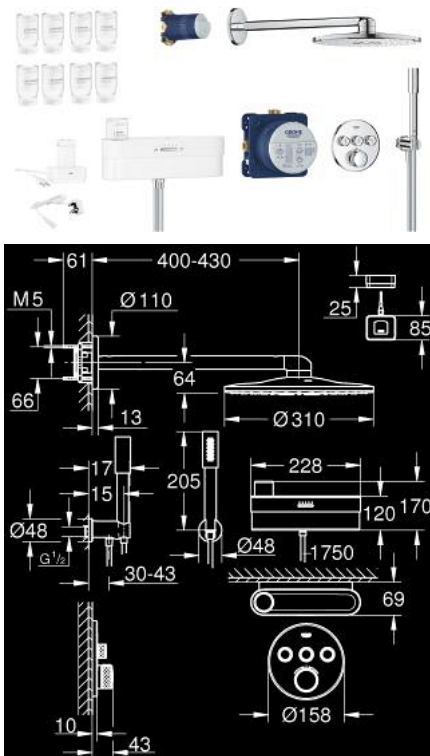

## 10 581 200 00 GROHE SMARTCONTROL PUREFOAM CONCEALED SHOWER SYSTEM

### PRODUCT DESCRIPTION

- Tyc: Chrome
- consisting of:
  - GROHE Purefoam device in white with glass top cover
  - including lithium-ion rechargeable battery (103385), charger with power plug Type C (103384) and Type G (103386) and soaps starter kit (fragrances: Mint 250 ml, Marine 2 x 250 ml, Citrus 2 x 250 ml, Blossom 2 x 250 ml, Water lily 2 x 250 ml)
  - GROHE Purefoam - enveloping shower experience with instant warm foam
  - Grotherm SmartControl thermostat for concealed installation with 3 valves (29 121)
  - GROHE Rapido SmartBox universal rough-in box, 1/2" (35 604)
  - Rainshower SmartActive 310 head shower set 2 sprays (26 475) including horizontal shower arm 430 mm and head shower rough-in (26 483)
  - Stick hand shower 1 spray (28 034)
  - shower outlet elbow 1/2" with holder (26 658)
  - 2 Silverflex shower hoses 1750 mm 1/2" x 1/2" (28 388)
  - maximum flow rate (at 3 bar): 25 l/min
  - GROHE Purefoam device suitable for screwing (including screws and dowels) or gluing (glue 40 915 000 sold separately - 4 x needed)
  - holding force: max. 5 kg
  - the specified holding capacity is valid for static (slowly applied) load and intended use only