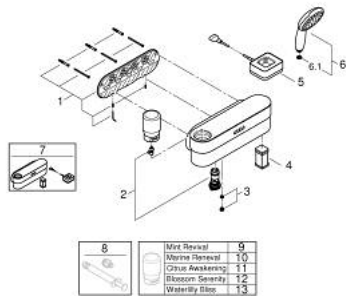

10 581 300 00 EUPHORIA PUREFOAM SHOWER SYSTEM WITH THERMOSTAT FOR WALL MOUNTING

SPARE PARTS

1. 1: Fixing set (Spare part-nr. 107444K000)
   - 2: Filter set (Spare part-nr. 107442LN00)
   - 3: Flow restrictor + inlet filter (Spare part-nr. 1074439990)
   - 4: Battery (Spare part-nr. 1033859990)
   - 5: Charger (Spare part-nr. 1033849990)
   - 6: Hand shower 2 sprays (Spare part-nr. 1072980000)
   - 6.1: Dirt strainer (Spare part-nr. 0700200M)
   - 7: Exchange device (Spare part-nr. 107445LN00)
   - 8: Glue for bath accessories (Spare part-nr. 40915000)*
   - 9: Foaming body soap Mint - refreshing (Spare part-nr. 1033699990)*
   - 10: Foaming body soap Marine - revitalizing (Spare part-nr. 1033809990)*
   - 11: Foaming body soap Citrus - invigorating (Spare part-nr. 1033819990)*
   - 12: Foaming body soap Blossom - nourishing (Spare part-nr. 1033829990)*
   - 13: Foaming body soap Water lily - calming (Spare part-nr. 1033839990)*
2. Optional accessories