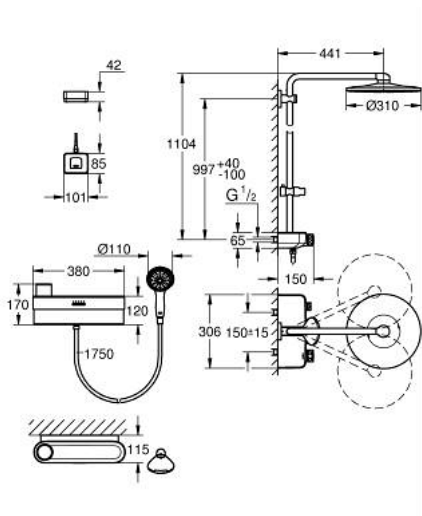

10 581 300 00 EUPHORIA PUREFOAM SHOWER SYSTEM WITH THERMOSTAT FOR WALL MOUNTING

PRODUCT DESCRIPTION

- Tyc: Chrome
- consisting of:
 - GROHE Purefoam device in white with glass top cover
 - including lithium-ion rechargeable battery (103385), charger with power plug Type C (103384) and Type G (103386) and soaps starter kit (fragrances: Mint 250 ml, Marine 2 x 250 ml, Citrus 2 x 250 ml, Blossom 2 x 250 ml, Water lily 2 x 250 ml)
 - GROHE Purefoam - enveloping shower experience with instant warm foam
- Euphoria SmartControl system 310 Duo
 - including horizontal 450 mm shower arm
 - upper bracket adjustable for minimal adaption to existing drilling holes
 - exposed SmartControl thermostat with integrated GROHE EasyReach shower tray
- allows change between:
 - head shower Rainshower SmartActive 310, 2 spray patterns: GROHE PureRain, ActiveRain, and hand shower
 - GROHE Purefoam 110 hand shower 2 sprays (Rain, Jet) with white sprayface (107 298)
 - Silverflex shower hose 1250 mm 1/2" x 1/2" (28 362)
 - shower hose Silverflex 1750 mm 1/2" x 1/2" (28 388)
 - maximum flow rate (at 3 bar): 16 l/min
 - GROHE Purefoam device suitable for screwing (including screws and dowels) or gluing (glue 40 915 000 sold separately - 4 x needed)
 - holding force: max. 5 kg
 - the specified holding capacity is valid for static (slowly applied) load and intended use only