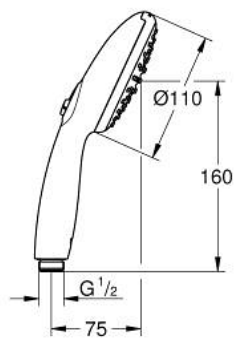

10 729 800 00 GROHE PUREFOAM 110 HAND SHOWER 2 SPRAYS

PRODUCT DESCRIPTION

- Tyc: Chrome
- spray patterns: Rain, Jet
- white spray face
- only for use with GROHE Purefoam
- GROHE Purefoam - enveloping shower experience with instant warm foam
- GROHE SmartSwitch - easily rotate the dial to enjoy your preferred spray option
- GROHE DreamSpray - perfect spray pattern
- GROHE LongLife finish
- GROHE SpeedClean - effortless limescale removal
- Inner WaterGuide - inner insulation for surface protection
- ShockProof silicone ring prevents damage caused by a shower falling
- universal mounting system, fitting all standard shower hoses
- maximum flow rate (at 3 bar) in use with GROHE Purefoam: 7.6 l/min
- min. recommended pressure 1.0 bar

10 729 800 00 **GROHE PUREFOAM 110 HAND SHOWER 2 SPRAYS**

SPARE PARTS

1: Dirt strainer (Spare part-nr. 0700200M)