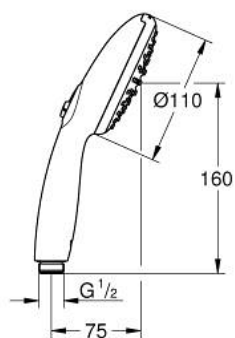

10 729 900 00 GROHE PUREFOAM 110 HAND SHOWER 2 SPRAYS

PRODUCT DESCRIPTION

- Tyc: Chrome
- spray patterns: Rain, Jet
- black spray face
- only for use with GROHE Purefoam
- GROHE Purefoam - enveloping shower experience with instant warm foam
- GROHE SmartSwitch - easily rotate the dial to enjoy your preferred spray option
- GROHE DreamSpray - perfect spray pattern
- GROHE LongLife finish
- GROHE SpeedClean - effortless limescale removal
- Inner WaterGuide - inner insulation for surface protection
- ShockProof silicone ring prevents damage caused by a shower falling
- universal mounting system, fitting all standard shower hoses
- maximum flow rate (at 3 bar) in use with GROHE Purefoam: 7.6 l/min
- min. recommended pressure 1.0 bar

10 729 900 00 **GROHE PUREFOAM 110 HAND SHOWER 2 SPRAYS**

SPARE PARTS

1: Dirt strainer (Spare part-nr. 0700200M)