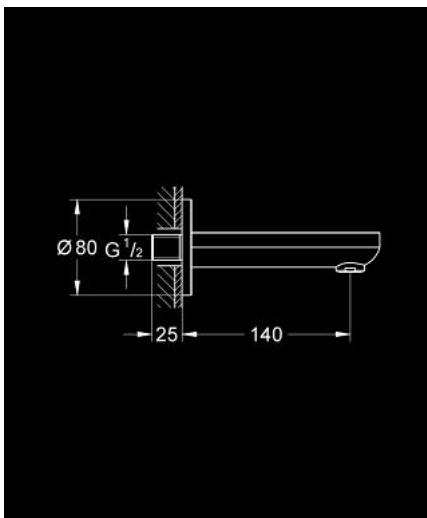

13 255 000 BAUCOSMOPOLITAN BATH SPOUT

PRODUCT DESCRIPTION

- Colour: chrome
- wall mounted
- GROHE LongLife finish
- mousseur
- projection 140 mm
- male thread 1/2"

13 255 000 BAUCOSMOPOLITAN BATH SPOUT

SPARE PARTS

1: Mousseur (Spare part-nr. 13952000)