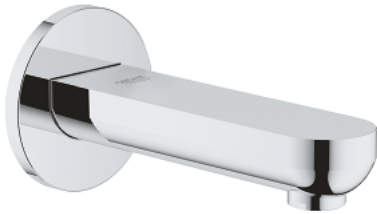

13 255 000 BAUCOSMOPOLITAN BATH SPOUT

PRODUCT DESCRIPTION

- Colour: chrome
- wall mounted
- GROHE LongLife finish
- mousseur
- projection 140 mm
- male thread 1/2"

13 255 000 BAUCOSMOPOLITAN BATH SPOUT

SPARE PARTS

1: Mousseur (Spare part-nr. 13952000)