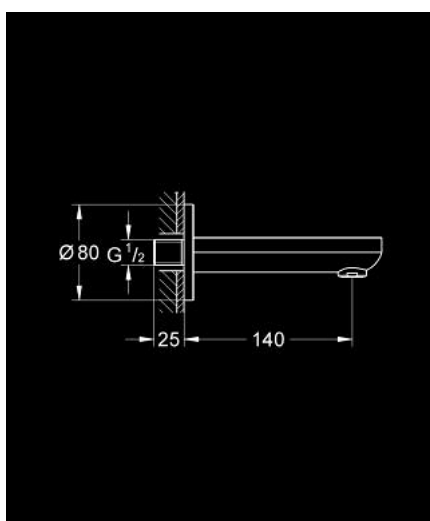

### PRODUCT DESCRIPTION

- Tyc: Chrome
- wall mounted
- GROHE LongLife finish
- mousseur
- projection 140 mm
- male thread 1/2"