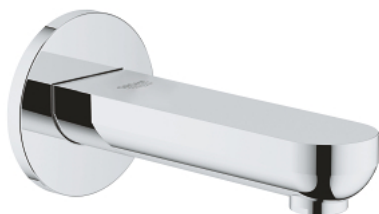

## 13 255 000 BAUCOSMOPOLITAN BATH SPOUT

### PRODUCT DESCRIPTION

- Tyc: Chrome
- wall mounted
- GROHE LongLife finish
- mousseur
- projection 140 mm
- male thread 1/2"