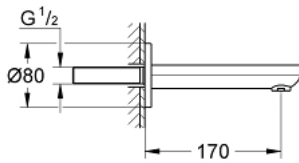

13 261 000 **EUROSMART COSMOPOLITAN BATH SPOUT**

**PRODUCT DESCRIPTION**

- Colour: chrome
- wall mounted
- GROHE LongLife finish
- mousseur
- male thread 1/2"
- projection 170 mm
- min. recommended pressure 1.0 bar

13 261 000 **EUROSMART COSMOPOLITAN BATH SPOUT**

**SPARE PARTS**

1: Mousseur (Spare part-nr. 13952000)

2: Sealing washer (Spare part-nr. 0128200M)