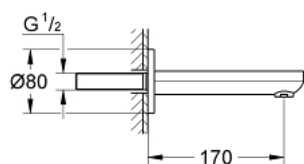

13 261 000 EUROSMART COSMOPOLITAN BATH SPOUT

PRODUCT DESCRIPTION

- Tyc: Chrome
- wall mounted
- GROHE LongLife finish
- mousseur
- male thread 1/2"
- projection 170 mm
- min. recommended pressure 1.0 bar

13 261 000 **EUROSMART COSMOPOLITAN BATH SPOUT**

SPARE PARTS

1: Mousseur (Spare part-nr. 13952000)

2: Sealing washer (Spare part-nr. 0128200M)