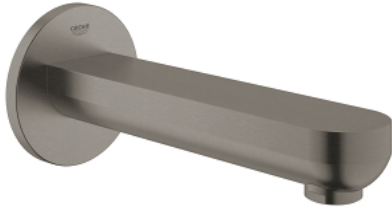

13 261 AL0 EUROSMART COSMOPOLITAN BATH SPOUT

PRODUCT DESCRIPTION

- Colour: brushed hard graphite
- wall mounted
- GROHE LongLife finish
- mousseur
- male thread 1/2"
- projection 170 mm
- min. recommended pressure 1.0 bar