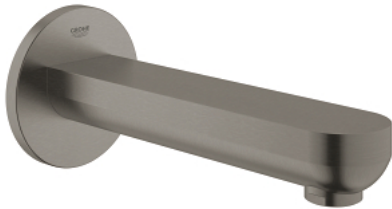

## 13 261 AL0 EUROSMART COSMOPOLITAN BATH SPOUT

### PRODUCT DESCRIPTION

- Tyc: brushed hard graphite
- wall mounted
- GROHE LongLife finish
- mousseur
- male thread 1/2"
- projection 170 mm
- min. recommended pressure 1.0 bar