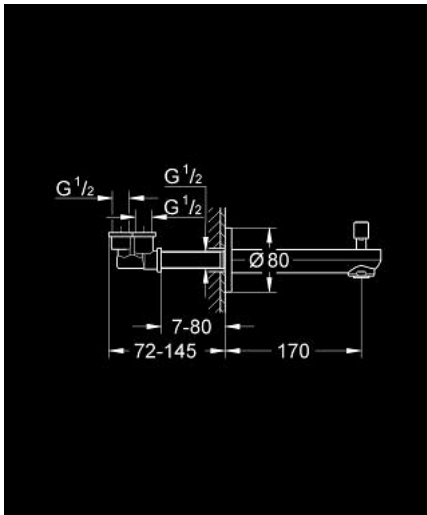

### PRODUCT DESCRIPTION

- Colour: chrome
- wall mounted
- GROHE LongLife finish
- mousseur
- automatic diverter: bath/shower
- male thread 1/2"
- projection 170 mm

### SPARE PARTS

- 1: Diverter knob (Spare part-nr. 48022000)
- 1.1: Diverter knob (Spare part-nr. 64309000)
- 2: Repl.kit f.rotary valve (Spare part-nr. 48023000)
- 3: Flow straightener (Spare part-nr. 48024000)
- 4: Sealing washer (Spare part-nr. 0128200M)