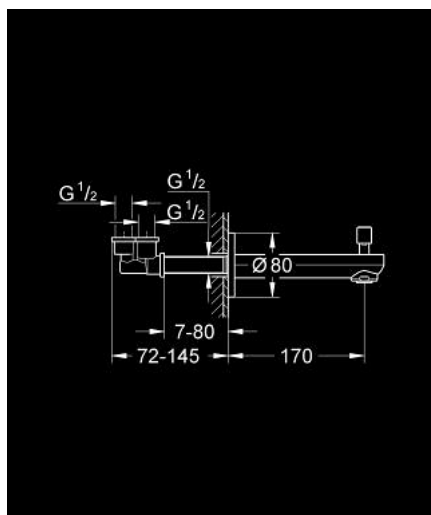

13 262 000 EUROSMART COSMOPOLITAN BATH SPOUT

PRODUCT DESCRIPTION

- Tyc: Chrome
- wall mounted
- GROHE LongLife finish
- mousseur
- automatic diverter: bath/shower
- male thread 1/2"
- projection 170 mm

13 262 000 EUROSMART COSMOPOLITAN BATH SPOUT

SPARE PARTS

- 1: Diverter knob (Spare part-nr. 48022000)
- 1.1: Diverter knob (Spare part-nr. 64309000)
- 2: Replacement kit for rotary valve (Spare part-nr. 48023000)
- 3: Flow straightener (Spare part-nr. 48024000)
- 4: Sealing washer (Spare part-nr. 0128200M)