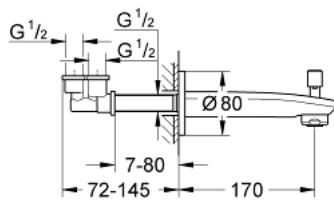

### PRODUCT DESCRIPTION

- Colour: chrome
- wall mounted
- GROHE LongLife finish
- mousseur
- automatic diverter: bath/shower
- with concealed connection piece
- male thread 1/2"
- projection 170 mm

## 13 277 002 EUROSTYLE COSMOPOLITAN BATH SPOUT

### SPARE PARTS

- 1: Diverter knob (Spare part-nr. 48022000)
- 1.1: Diverter knob (Spare part-nr. 64309000)
- 2: Repl.kit f.rotary valve (Spare part-nr. 48023000)
- 3: Flow straightener (Spare part-nr. 48024000)