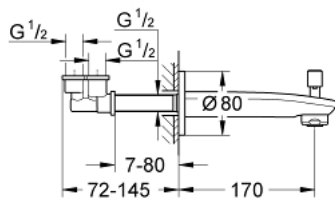

### PRODUCT DESCRIPTION

- Tyc: Chrome
- wall mounted
- GROHE LongLife finish
- mousseur
- automatic diverter: bath/shower
- with concealed connection piece
- male thread 1/2"
- projection 170 mm

## 13 277 002 EUROSTYLE COSMOPOLITAN BATH SPOUT

### SPARE PARTS

- 1: Diverter knob (Spare part-nr. 48022000)
- 1.1: Diverter knob (Spare part-nr. 64309000)
- 2: Replacement kit for rotary valve (Spare part-nr. 48023000)
- 3: Flow straightener (Spare part-nr. 48024000)