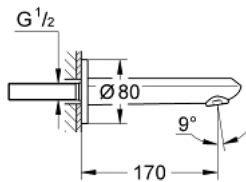

13 278 002 EURODISC COSMOPOLITAN BATH SPOUT

PRODUCT DESCRIPTION

- Colour: chrome
- wall mounted
- GROHE LongLife finish
- mousseur
- male thread 1/2"
- projection 170 mm
- min. recommended pressure 1.0 bar

13 278 002 EURODISC COSMOPOLITAN BATH SPOUT

SPARE PARTS

1: Mousseur (Spare part-nr. 13927000)