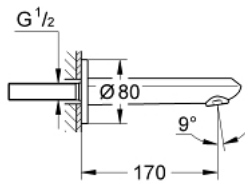

## 13 278 002 EURODISC COSMOPOLITAN BATH SPOUT

### PRODUCT DESCRIPTION

- Tyc: Chrome
- wall mounted
- GROHE LongLife finish
- mousseur
- male thread 1/2"
- projection 170 mm
- min. recommended pressure 1.0 bar