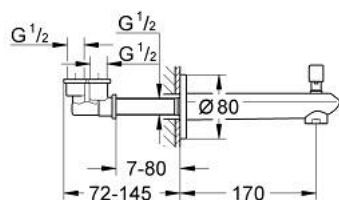

13 279 002 EURODISC COSMOPOLITAN BATH SPOUT

PRODUCT DESCRIPTION

- Colour: chrome
- wall mounted
- GROHE LongLife finish
- mousseur
- automatic diverter: bath/shower
- with concealed connection piece
- male thread 1/2"
- projection 170 mm

13 279 002 EURODISC COSMOPOLITAN BATH SPOUT

SPARE PARTS

- 1: Diverter knob (Spare part-nr. 48022000)
- 1.1: Diverter knob (Spare part-nr. 64309000)
- 2: Repl.kit f.rotary valve (Spare part-nr. 48023000)
- 3: Flow straightener (Spare part-nr. 48063000)