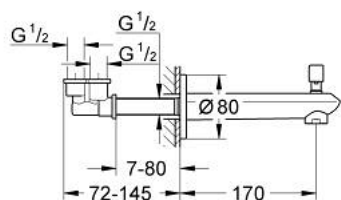

13 279 002 EURODISC COSMOPOLITAN BATH SPOUT

PRODUCT DESCRIPTION

- Tyc: Chrome
- wall mounted
- GROHE LongLife finish
- mousseur
- automatic diverter: bath/shower
- with concealed connection piece
- male thread 1/2"
- projection 170 mm

13 279 002 EURODISC COSMOPOLITAN BATH SPOUT

SPARE PARTS

- 1: Diverter knob (Spare part-nr. 48022000)
- 1.1: Diverter knob (Spare part-nr. 64309000)
- 2: Replacement kit for rotary valve (Spare part-nr. 48023000)
- 3: Flow straightener (Spare part-nr. 48063000)