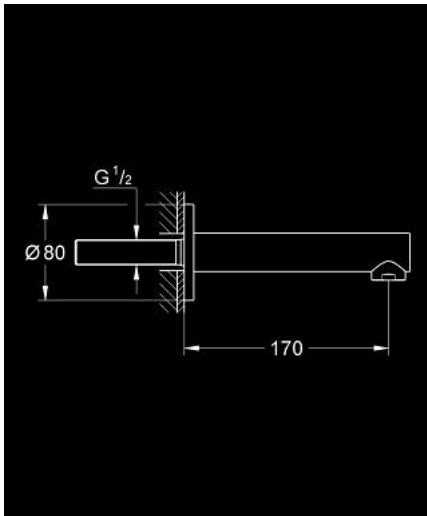

13 280 001 **CONCETTO BATH SPOUT**

PRODUCT DESCRIPTION

- Colour: chrome
- wall mounted
- GROHE LongLife finish
- mousseur
- projection 170 mm
- male thread 1/2"
- min. recommended pressure 1.0 bar

13 280 001 **CONCETTO BATH SPOUT**

SPARE PARTS

- 1: Sistra (Spare part-nr. 07899000)
- 2: Sealing washer (Spare part-nr. 0128200M)