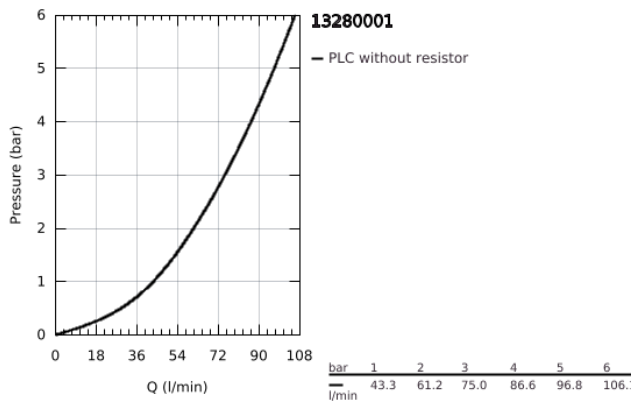

13 280 001 **CONCETTO BATH SPOUT**

PRODUCT DESCRIPTION

- Colour: chrome
- wall mounted
- GROHE LongLife finish
- mousseur
- projection 170 mm
- male thread 1/2"
- min. recommended pressure 1.0 bar

13 280 001 **CONCETTO BATH SPOUT**