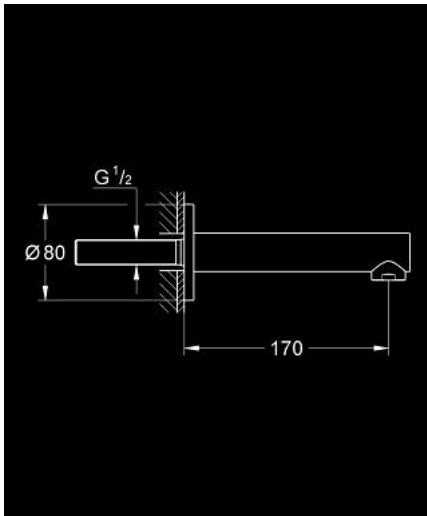

13 280 001 **CONCETTO BATH SPOUT**

PRODUCT DESCRIPTION

- Tyc: Chrome
- wall mounted
- GROHE LongLife finish
- mousseur
- projection 170 mm
- male thread 1/2"
- min. recommended pressure 1.0 bar

13 280 001 **CONCETTO BATH SPOUT**

SPARE PARTS

- 1: Sistra (Spare part-nr. 07899000)
- 2: Sealing washer (Spare part-nr. 0128200M)