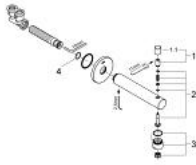

## 13 281 001 **CONCETTO BATH SPOUT WITH DIVERTER**

### PRODUCT DESCRIPTION

- Colour: chrome
- wall mounted
- GROHE LongLife finish
- mousseur
- automatic diverter: bath/shower
- male thread 1/2"

### **SPARE PARTS**

- 1: Diverter knob (Spare part-nr. 48076000)
- 1.1: Diverter knob (Spare part-nr. 64309000)
- 2: Repl.kit f.rotary valve (Spare part-nr. 48023000)
- 3: Flow straightener (Spare part-nr. 48063000)
- 4: Sealing washer (Spare part-nr. 0128200M)