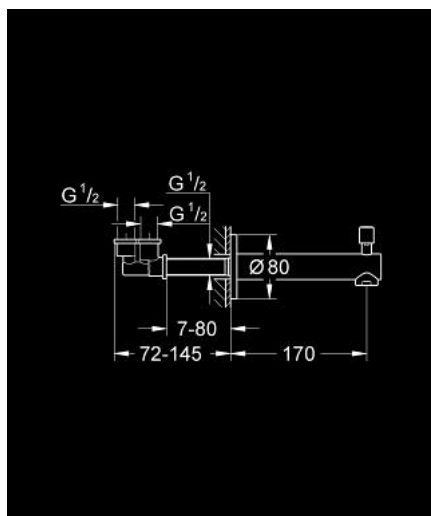

## 13 281 001 **CONCETTO BATH SPOUT WITH DIVERTER**

### PRODUCT DESCRIPTION

- Colour: chrome
- wall mounted
- GROHE LongLife finish
- mousseur
- automatic diverter: bath/shower
- male thread 1/2"

### **SPARE PARTS**

- 1: Diverter knob (Spare part-nr. 48076000)
- 1.1: Diverter knob (Spare part-nr. 64309000)
- 2: Repl.kit f.rotary valve (Spare part-nr. 48023000)
- 3: Flow straightener (Spare part-nr. 48063000)
- 4: Sealing washer (Spare part-nr. 0128200M)