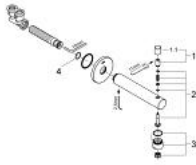

## 13 281 001 **CONCETTO BATH SPOUT WITH DIVERTER**

### PRODUCT DESCRIPTION

- Tyc: Chrome
- wall mounted
- GROHE LongLife finish
- mousseur
- automatic diverter: bath/shower
- male thread 1/2"

### **SPARE PARTS**

- 1: Diverter knob (Spare part-nr. 48076000)
- 1.1: Diverter knob (Spare part-nr. 64309000)
- 2: Replacement kit for rotary valve (Spare part-nr. 48023000)
- 3: Flow straightener (Spare part-nr. 48063000)
- 4: Sealing washer (Spare part-nr. 0128200M)