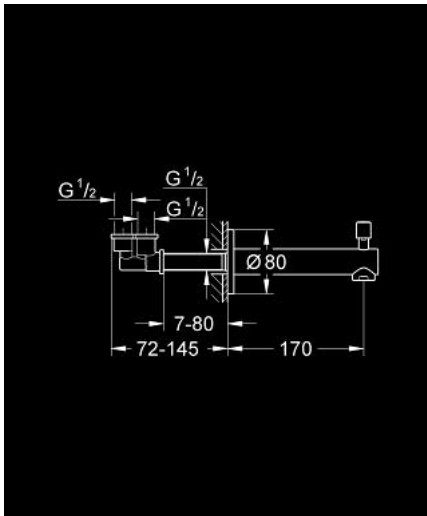

## 13 281 001 **CONCETTO BATH SPOUT WITH DIVERTER**

### PRODUCT DESCRIPTION

- Tyc: Chrome
- wall mounted
- GROHE LongLife finish
- mousseur
- automatic diverter: bath/shower
- male thread 1/2"

### **SPARE PARTS**

- 1: Diverter knob (Spare part-nr. 48076000)
- 1.1: Diverter knob (Spare part-nr. 64309000)
- 2: Replacement kit for rotary valve (Spare part-nr. 48023000)
- 3: Flow straightener (Spare part-nr. 48063000)
- 4: Sealing washer (Spare part-nr. 0128200M)