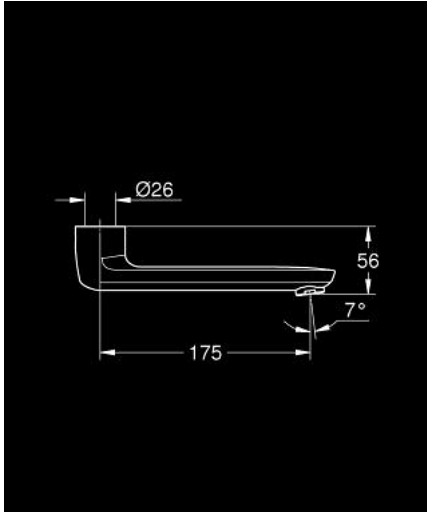

## 13 380 000 **CAST SWIVEL SPOUT**

### **PRODUCT DESCRIPTION**

- Colour: chrome
- length 175 mm
- swivelling (180 or 90°) and lockable
- laminar flow straightener 9 l/min
- GROHE LongLife finish