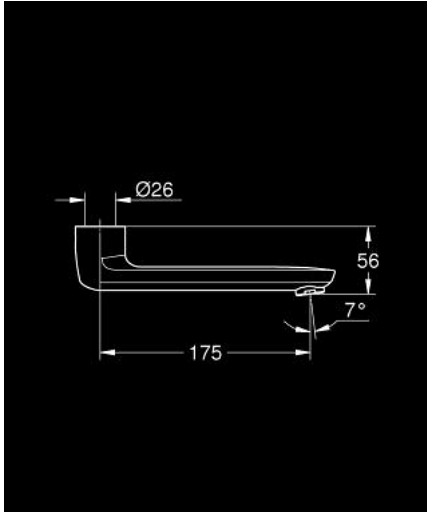

13 380 000 **CAST SWIVEL SPOUT**

PRODUCT DESCRIPTION

- Tyc: Chrome
- length 175 mm
- swivelling (180 or 90°) and lockable
- laminar flow straightener 9 l/min
- GROHE LongLife finish