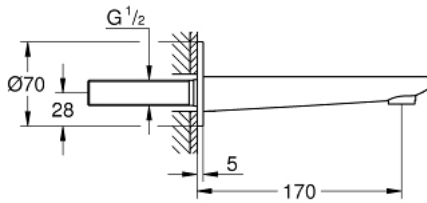

13 383 001 LINEARE BATH SPOUT

PRODUCT DESCRIPTION

- Colour: chrome
- wall mounted
- GROHE LongLife finish
- mousseur
- male thread 1/2"
- projection 170 mm

13 383 001 LINEARE BATH SPOUT

SPARE PARTS

1: Mousseur (Spare part-nr. 13952000)