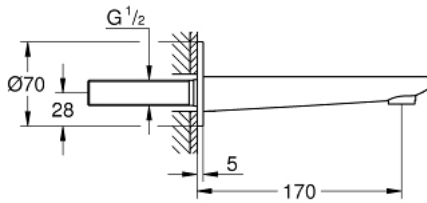

13 383 001 LINEARE BATH SPOUT

PRODUCT DESCRIPTION

- Tyc: Chrome
- wall mounted
- GROHE LongLife finish
- mousseur
- male thread 1/2"
- projection 170 mm

13 383 001 LINEARE BATH SPOUT

SPARE PARTS

1: Mousseur (Spare part-nr. 13952000)