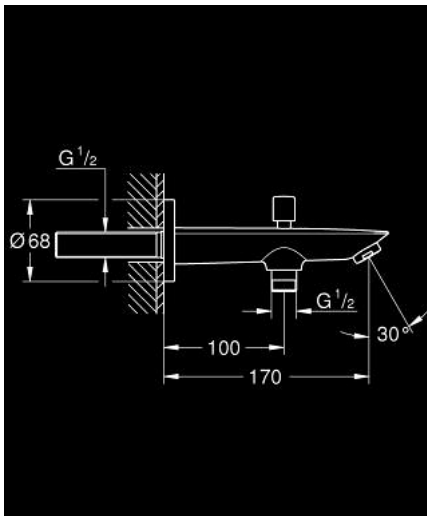

## 13 425 001 BAUCOSMOPOLITAN BATH SPOUT WITH DIVERTER

### PRODUCT DESCRIPTION

- Colour: chrome
- wall mounted
- GROHE LongLife finish
- mousseur
- non return valve
- automatic diverter: bath/shower
- female thread 1/2"

### SPARE PARTS

- 1: Mousseur (Spare part-nr. 13952000)
- 2: Diverter knob (Spare part-nr. 64309000)
- 3: Diverter (Spare part-nr. 65655000)