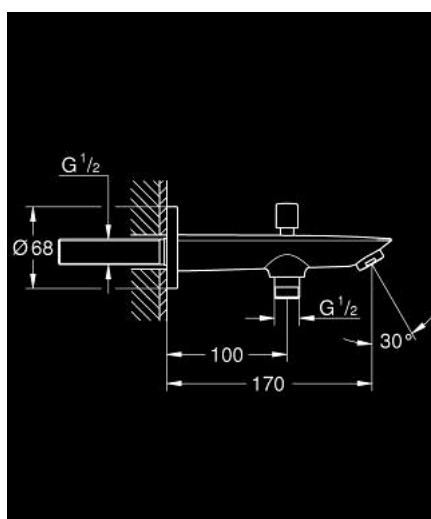

## 13 425 001 BAUCOSMOPOLITAN BATH SPOUT WITH DIVERTER

### PRODUCT DESCRIPTION

- Tyc: Chrome
- wall mounted
- GROHE LongLife finish
- mousseur
- non return valve
- automatic diverter: bath/shower
- female thread 1/2"