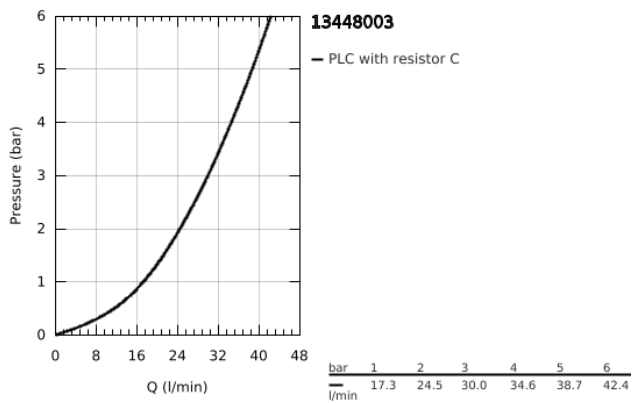

13 448 003 EUROSMART BATH SPOUT

PRODUCT DESCRIPTION

- Colour: chrome
- wall mounted
- GROHE LongLife finish
- mousseur
- male thread 1/2"
- projection 171 mm
- min. recommended pressure 1.0 bar
- professional exclusive

13 448 003 EUROSMART BATH SPOUT

SPARE PARTS

1: Mousseur (Spare part-nr. 13952000)

2: Sealing washer (Spare part-nr. 0128200M)