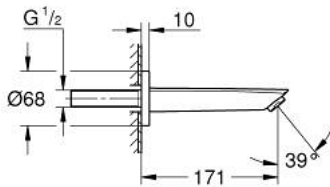

13 448 003 EUROSMART BATH SPOUT

PRODUCT DESCRIPTION

- Colour: chrome
- wall mounted
- GROHE LongLife finish
- mousseur
- male thread 1/2"
- projection 171 mm
- min. recommended pressure 1.0 bar
- professional exclusive

13 448 003 EUROSMART BATH SPOUT

SPARE PARTS

1: Mousseur (Spare part-nr. 13952000)

2: Sealing washer (Spare part-nr. 0128200M)