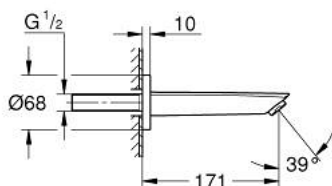

### PRODUCT DESCRIPTION

- Tyc: Chrome
- wall mounted
- GROHE LongLife finish
- mousseur
- male thread  $1/2''$
- projection 171 mm
- min. recommended pressure 1.0 bar
- professional exclusive

### SPARE PARTS

1: Mousseur (Spare part-nr. 13952000)

2: Sealing washer (Spare part-nr. 0128200M)