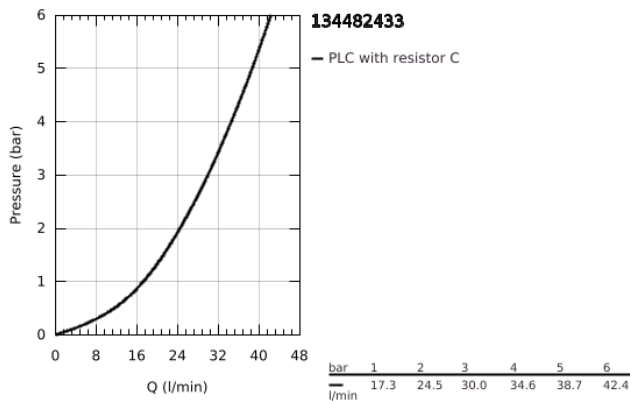

13 448 243 3 EUROSMART BATH SPOUT

PRODUCT DESCRIPTION

- Colour: matte black
- wall mounted
- mousseur
- male thread 1/2"
- projection 171 mm
- min. recommended pressure 1.0 bar
- professional exclusive

13 448 243 3 EUROSMART BATH SPOUT

SPARE PARTS

1: flow control (Spare part-nr. 139522430)

2: Sealing washer (Spare part-nr. 0128200M)