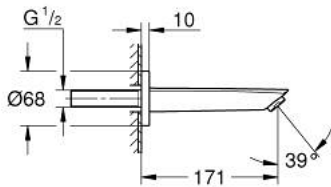

13 448 243 3 EUROSMART BATH SPOUT

PRODUCT DESCRIPTION

- Colour: matte black
- wall mounted
- mousseur
- male thread 1/2"
- projection 171 mm
- min. recommended pressure 1.0 bar
- professional exclusive

13 448 243 3 EUROSMART BATH SPOUT

SPARE PARTS

1: flow control (Spare part-nr. 139522430)

2: Sealing washer (Spare part-nr. 0128200M)