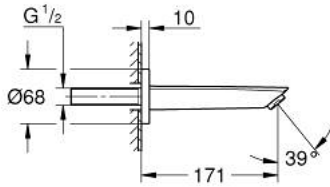

### PRODUCT DESCRIPTION

- Tyc: matte black
- wall mounted
- mousseur
- male thread 1/2"
- projection 171 mm
- min. recommended pressure 1.0 bar
- professional exclusive

### SPARE PARTS

1: flow control (Spare part-nr. 139522430)

2: Sealing washer (Spare part-nr. 0128200M)